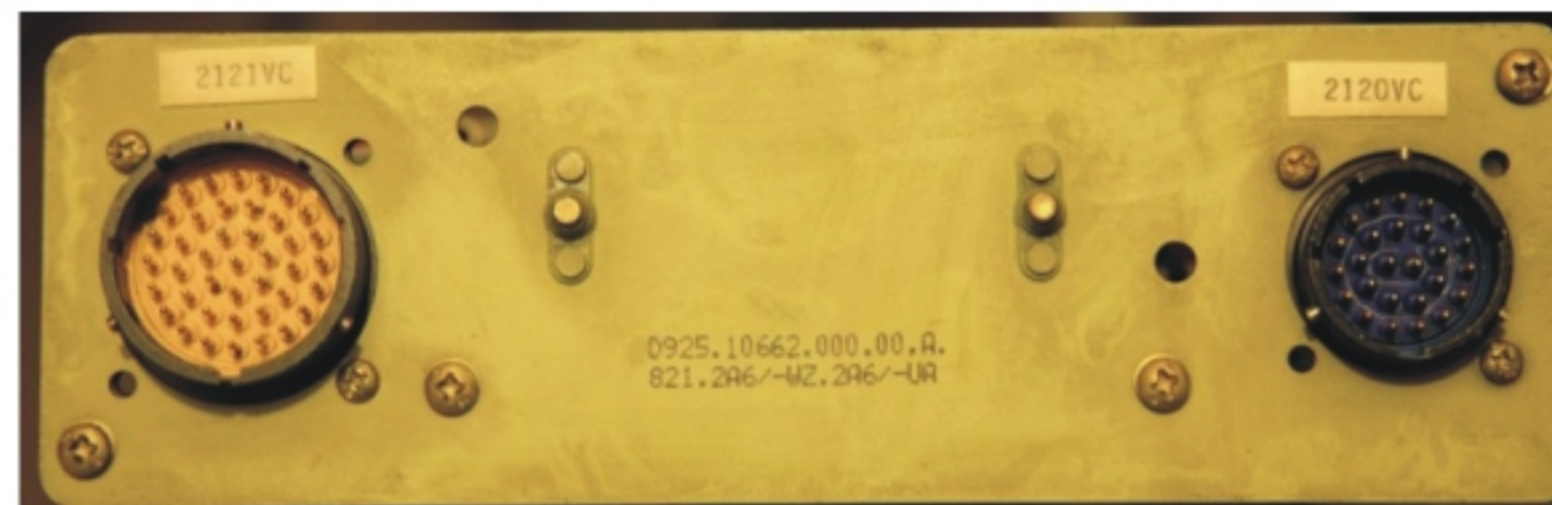

For Home Cockpit Building Purposes Only

For Home Cockpit Building Purposes Only

SWITCHING PANEL 8VU

Handwritten signature

PIN-OUT

SWITCHES :

- 2121VC - A/B - ATT HDG CAPT 3 SW
- 2121VC - j/m - ATT HDG F/O 3 SW
- 2121VC - W/X - AIR DATA CAPT 3 SW
- 2121VC - J / 2120VC - C - AIR DATA F/O 3 SW
- 2121VC - S/T - EIS DMC CAPT 3 SW
- 2121VC - S / 2120VC - H - EIS DMC F/O 3 SW
- 2121VC - b / 2120VC - M - ECAM ND CAPT 3 SW
- 2121VC - h / 2120VC - L - ECAM ND F/O 3 SW

LIGHTS :

- 2121VC - Y/Z - BACKLIGHT

Rear Connector

2121VC * Cannon plugs can also be green and yellow inside.

2120VC