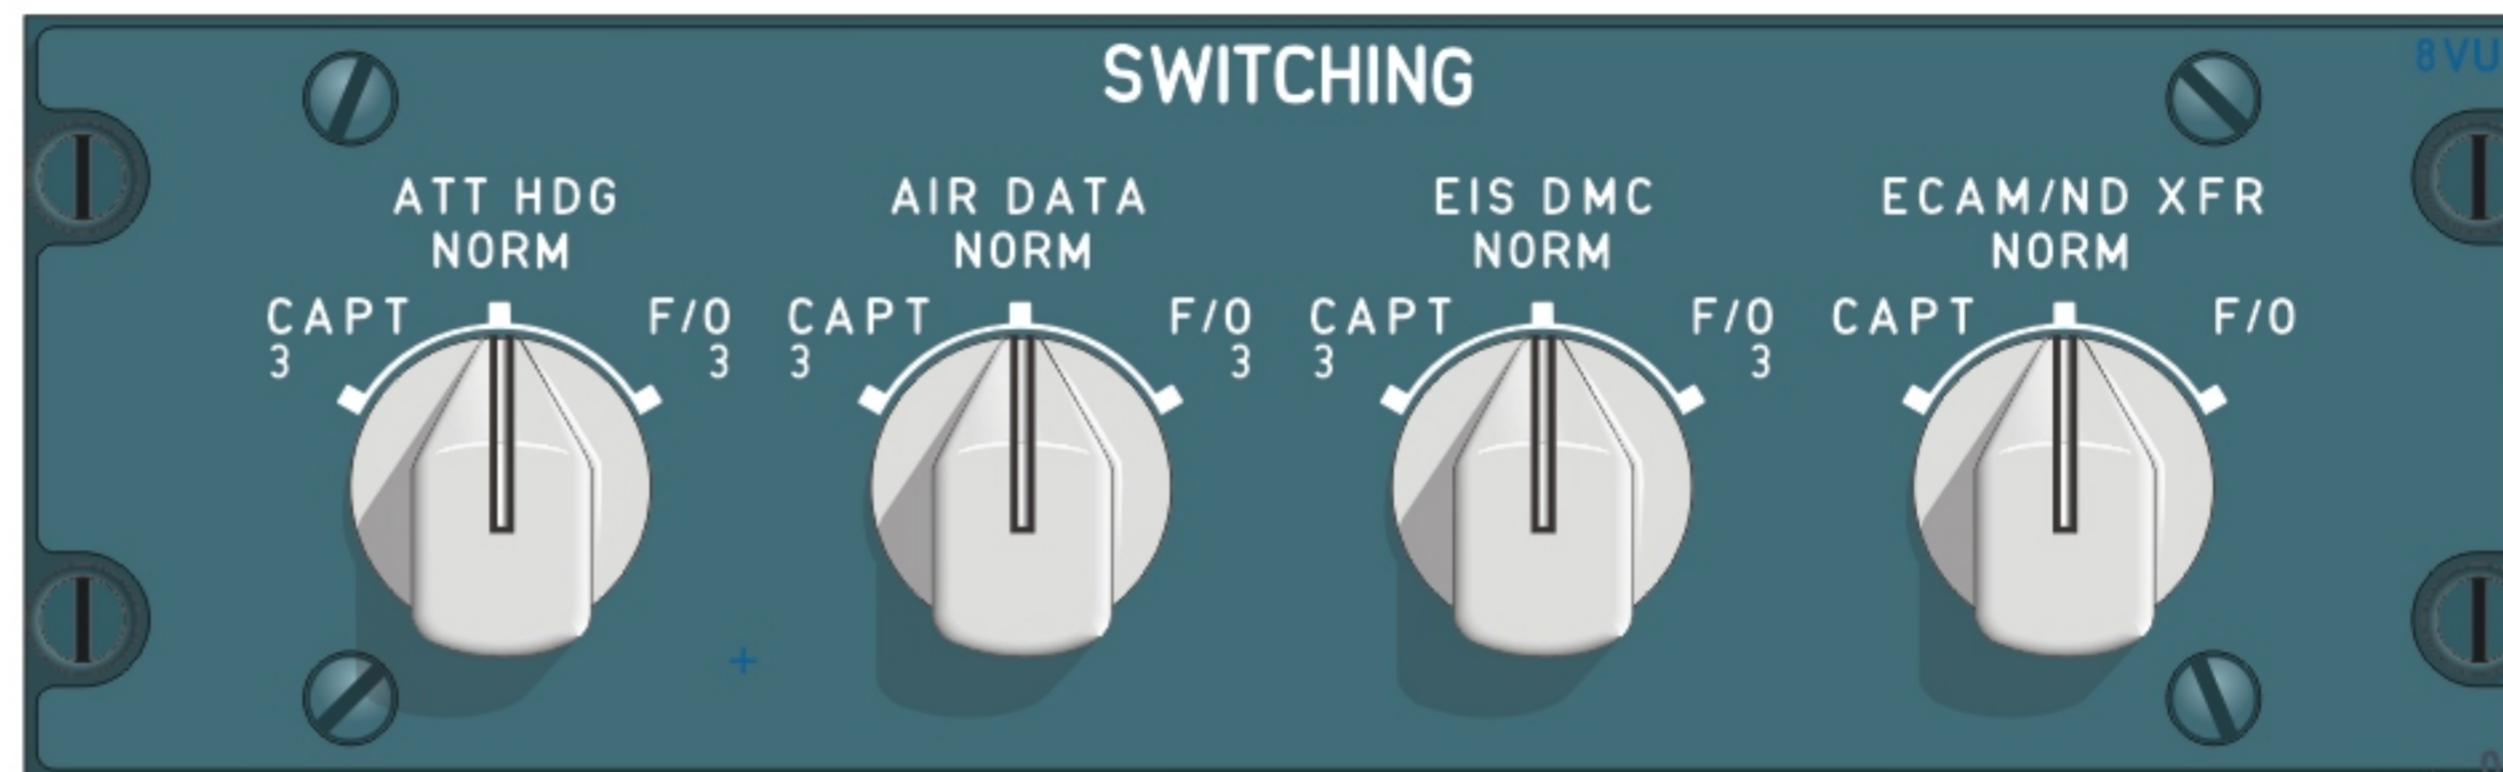

For Home Cockpit Building Purposes Only

For Home Cockpit Building Purposes Only

SWITCHING PANEL 8VU

Handwritten signature

PIN-OUT

SWITCHES :

- 2121VC - A/B - ATT HDG CAPT 3 SW
- 2121VC - j/m - ATT HDG F/O 3 SW
- 2121VC - W/X - AIR DATA CAPT 3 SW
- 2121VC - J / 2120VC - C - AIR DATA F/O 3 SW
- 2121VC - S/T - EIS DMC CAPT 3 SW
- 2121VC - S / 2120VC - H - EIS DMC F/O 3 SW
- 2121VC - b / 2120VC - M - ECAM ND CAPT 3 SW
- 2121VC - h / 2120VC - L - ECAM ND F/O 3 SW

LIGHTS :

- 2121VC - Y/Z - BACKLIGHT

Rear Connector

2121VC * Cannon plugs can also be green and yellow inside.

2120VC