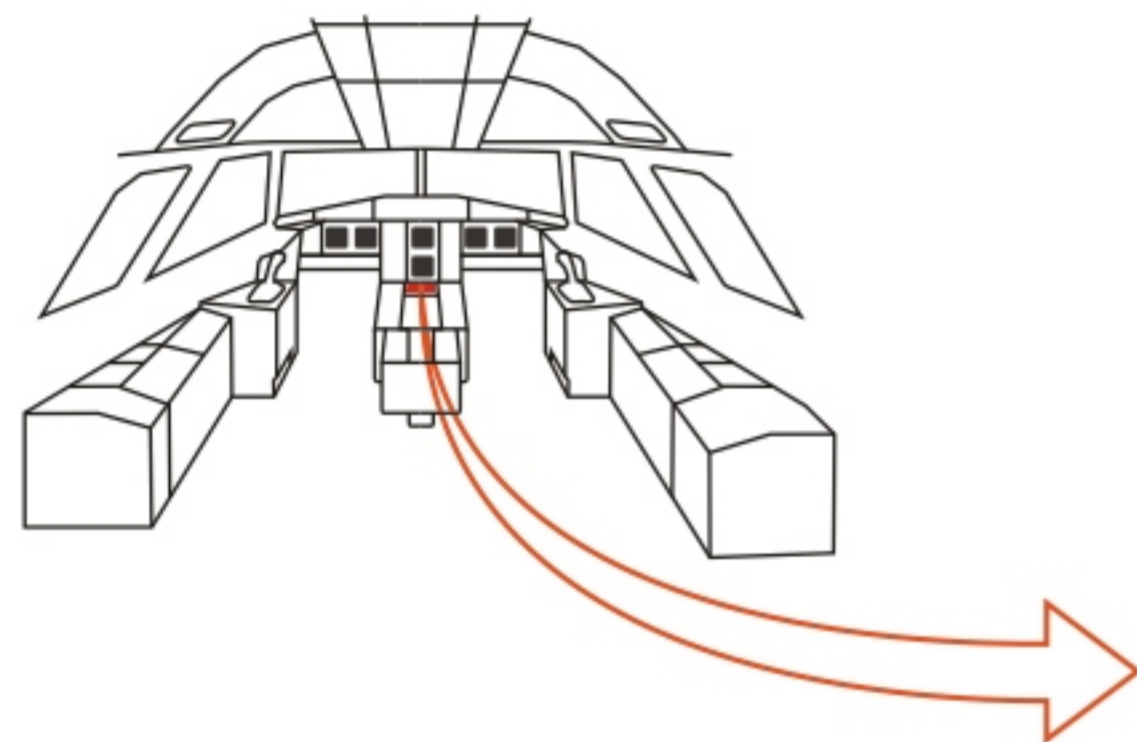

For Home Cockpit Building Purposes Only

For Home Cockpit Building Purposes Only

SWITCHING PANEL 8VU

Handwritten signature

PIN-OUT

SWITCHES :

- 2121VC - A/B - ATT HDG CAPT 3 SW
- 2121VC - j/m - ATT HDG F/O 3 SW
- 2121VC - W/X - AIR DATA CAPT 3 SW
- 2121VC - J / 2120VC - C - AIR DATA F/O 3 SW
- 2121VC - S/T - EIS DMC CAPT 3 SW
- 2121VC - S / 2120VC - H - EIS DMC F/O 3 SW
- 2121VC - b / 2120VC - M - ECAM ND CAPT 3 SW
- 2121VC - h / 2120VC - L - ECAM ND F/O 3 SW

LIGHTS :

- 2121VC - Y/Z - BACKLIGHT

Rear Connector

2121VC * Cannon plugs can also be green and yellow inside.

2120VC